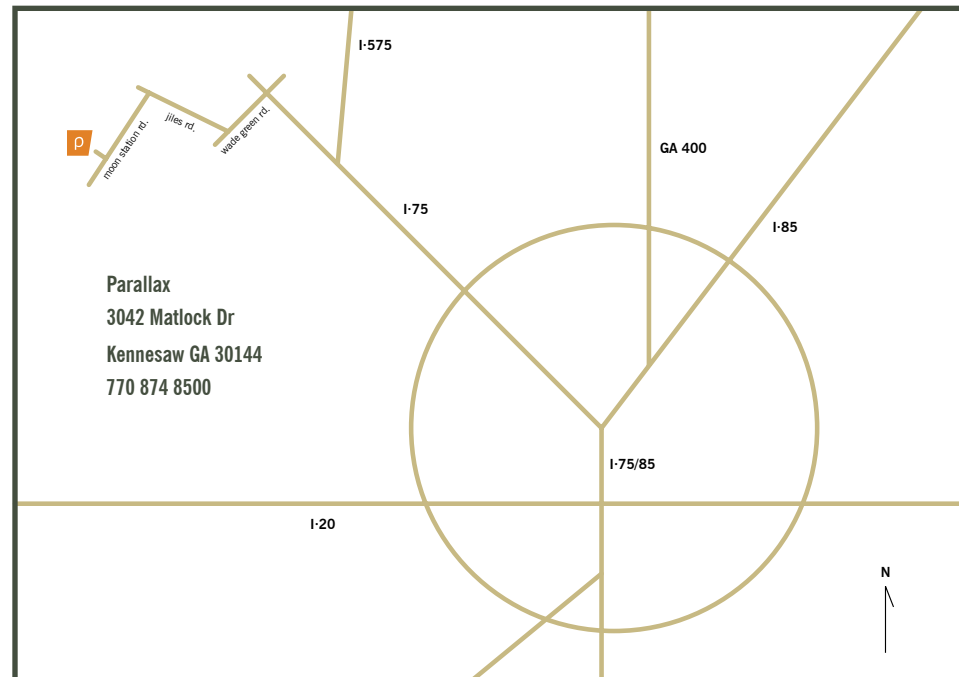

parallax

create > produce

We're over here.

1. 1a. From I-75 South, take exit 273 (Wade Green Rd) and turn right at exit.
2. 1b. From I-575 South, take exit 3 (Chastain Rd) and turn right at exit, proceed to I-75 North.
3. 1c. From I-75 North, take exit 273 (Wade Green Rd) and turn left at exit.
2. Travel approx. 1/2 mile, turn right on Jiles Rd (Barbeque Street Restaurant on corner).
3. Turn left at second light (Moon Station Road).
4. Travel approx. 1/2 mile to Matlock Dr and turn right.
5. Parallax is on the right just after the road curves right.

p 770 874 8500   **f** 770 874 8501   **tf** 800 756 3566   **e** info@parallaxdigital.com

a 3042 Matlock dr / Kennesaw / GA 30144