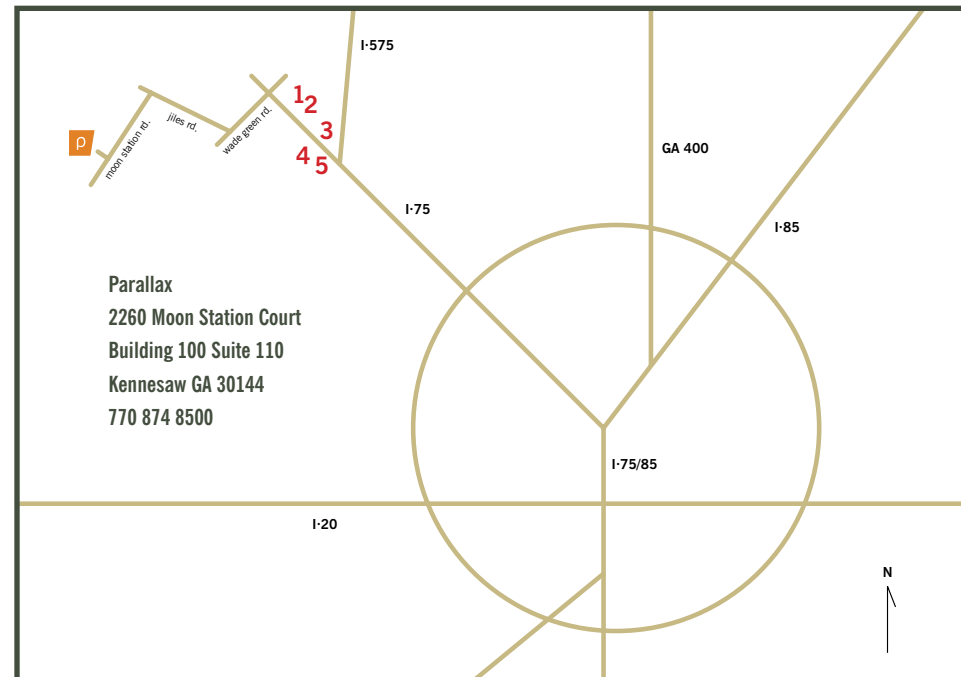

parallax

create > produce

Lodging Near Parallax

1. **5.5mi** : Fairfield Inn, 3425 Busbee Dr NW, Kennesaw, GA 30144, (770) 427-9700
2. **5.7mi** : Best Western, 3375 Busbee Dr NW, Kennesaw, GA 30144, (770) 424-7666
3. **7.4mi** : Holiday Inn Express, 2485 Busbee Pky NW, Kennesaw, GA 30144, (770) 427-5210
4. **8.1mi** : Towneplace Suites, 1074 Cobb Place Blvd NW, Kennesaw, GA, 30144, (770) 794-8282
5. **9.4mi** : Wingate Inn, 560 Greers Chapel Dr NW, Kennesaw, GA, 30144, (770) 514-7344

p 770 874 8500   **f** 770 874 8501   **tf** 800 756 3566   **e** info@parallaxdigital.com

a 2260 Moon Station Court   Building 100 / Suite 110   Kennesaw / GA 30144